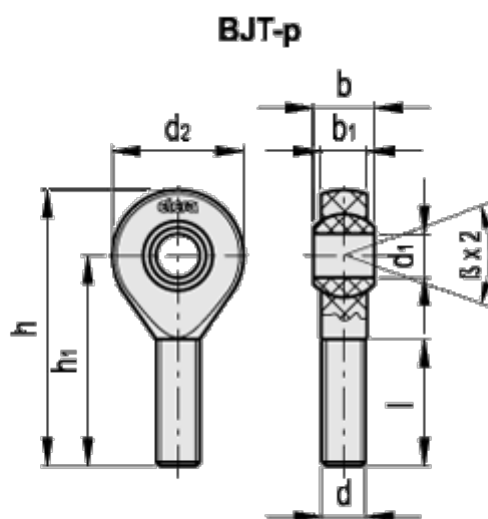

Article number: 2308470132

Description: Technopolymer rod end BJT-p-M12x1,25, male thread
ELESA 470132

Measures

$b = 16$
 $b_1 = 12$
 $d = M12 \times 1,25$
 $d_1 = 12.00$
 $d_2 = 34$
 $h = 71$
 $h_1 = 54$
 $l = 32$